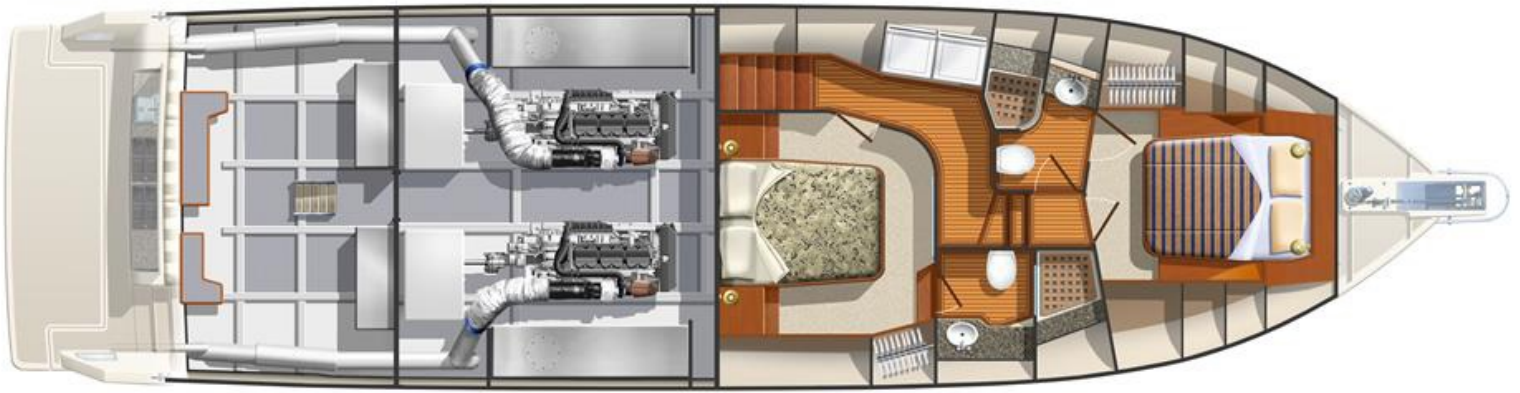

Proud Member of YATCO

**Worth Avenue Yachts LLC - Palm
Beach**
150 Worth Avenue, Suite 136
Palm Beach, Florida 33480
United States

+1.561.833.4462
www.WorthAvenueYachts.com

NEW BUILD 54 SPORT SEDAN

Page 4 of 5