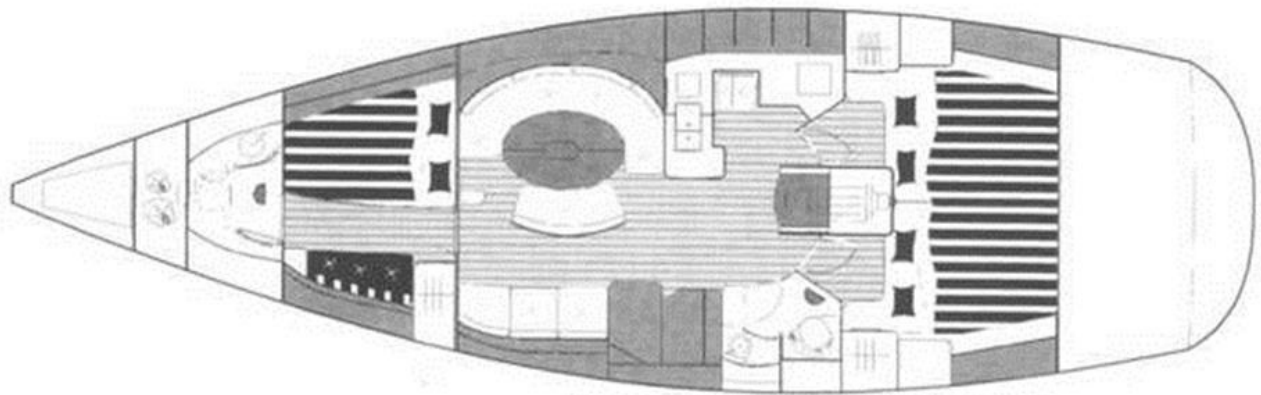

Beneteau 47.7 "Phoenix"

47' (14.33m) BENETEAU

LOA: 47' 0" (14.33m)

Beam:

Min Draft:

Max Draft:

Speed:

Year: Mfg-2001
Model-2001

Builder: BENETEAU

Type: Cruising/Racing Sailboat

Price: \$224,900 USD

Location: , Maryland, United States

Proud Member of  YATCO

RJC Yacht Sales
399 S.E. 18th Court
Ft. Lauderdale, Florida 33316
United States

954-525-7484
www.rjcyachts.com

Beneteau 47.7 "Phoenix"

Additional Specifications For Beneteau 47.7 "Phoenix":

LOA:	47' 0" (14.33m)	Year:	Mfg-2001 Model-2001
Beam:		Builder:	BENETEAU
Min Draft:		Model:	
Max Draft:		Type:	Cruising/Racing Sailboat
Hull Material:	Fiberglass	Top:	
Hull Config:		Speed:	
Hull Designer:		Engines:	Yanmar
Deck Material:		Staterooms:	2
Tonnage:		Sleeps:	
Range:		Heads:	
Int Designer:		Crew	
Ext Designer:		Quarters:	
Fuel Capacity:		Crew Berths:	
Water Capacity:		Captain Cabin:	No
Holding Tank:		Classifications:	
Flag:	USA	MCA:	None
Location:	Maryland United States	ISM:	None
Price:	\$224,900 USD		