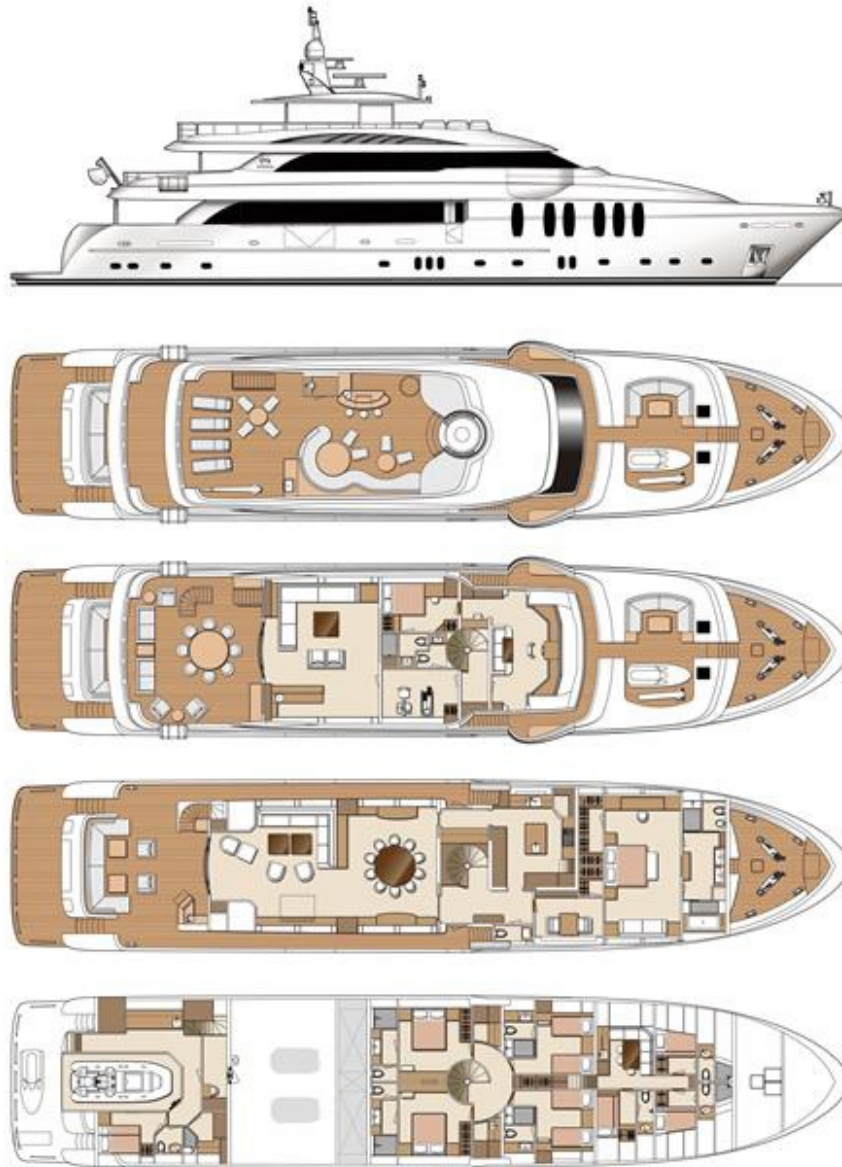

Layout

Proud Member of YATCO

Ak Yachts
515 E Las Olas Blvd
Suite 120
Fort Lauderdale, Florida 33301
United States

954 889 7330
<http://akyachts.com>

P140 (New boat spec)