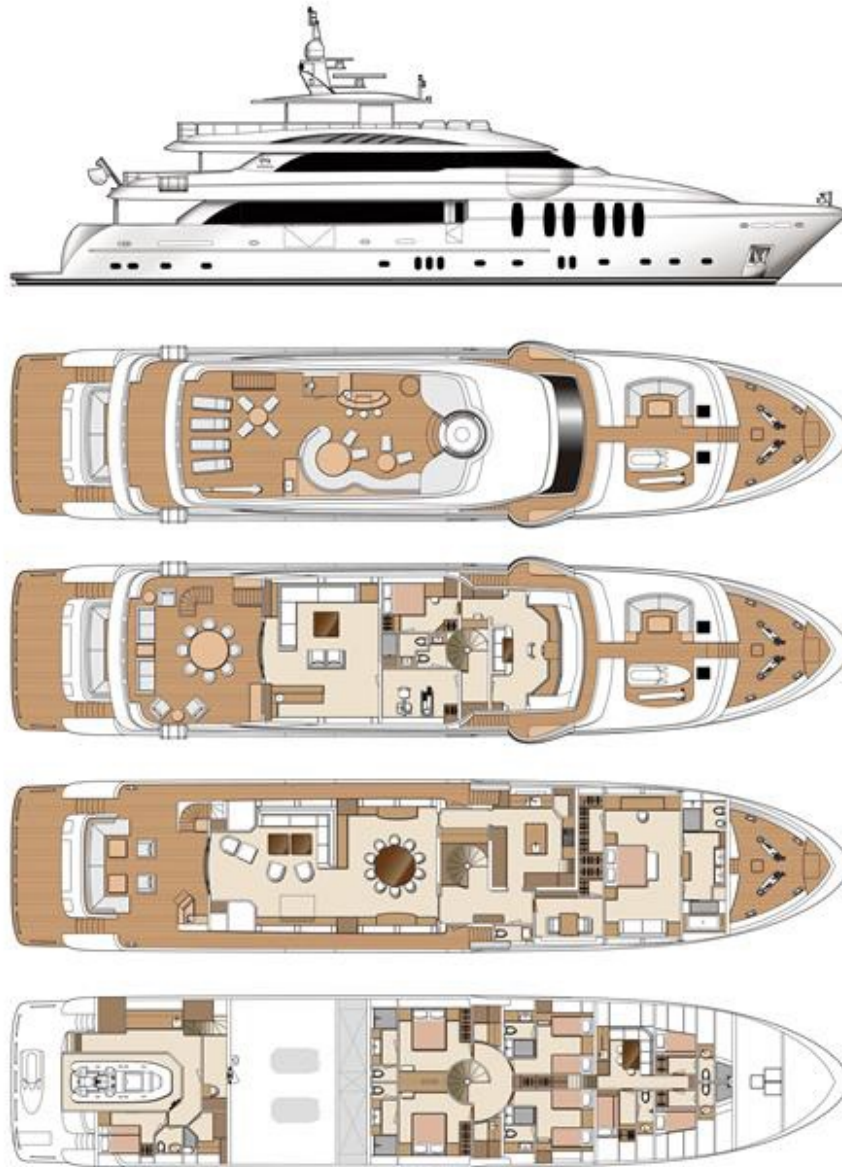

Layout

Proud Member of YATCO

**Worth Avenue Yachts LLC - Palm
Beach**
150 Worth Avenue, Suite 136
Palm Beach, Florida 33480
United States

+1.561.833.4462
www.WorthAvenueYachts.com

P140 (New boat spec)