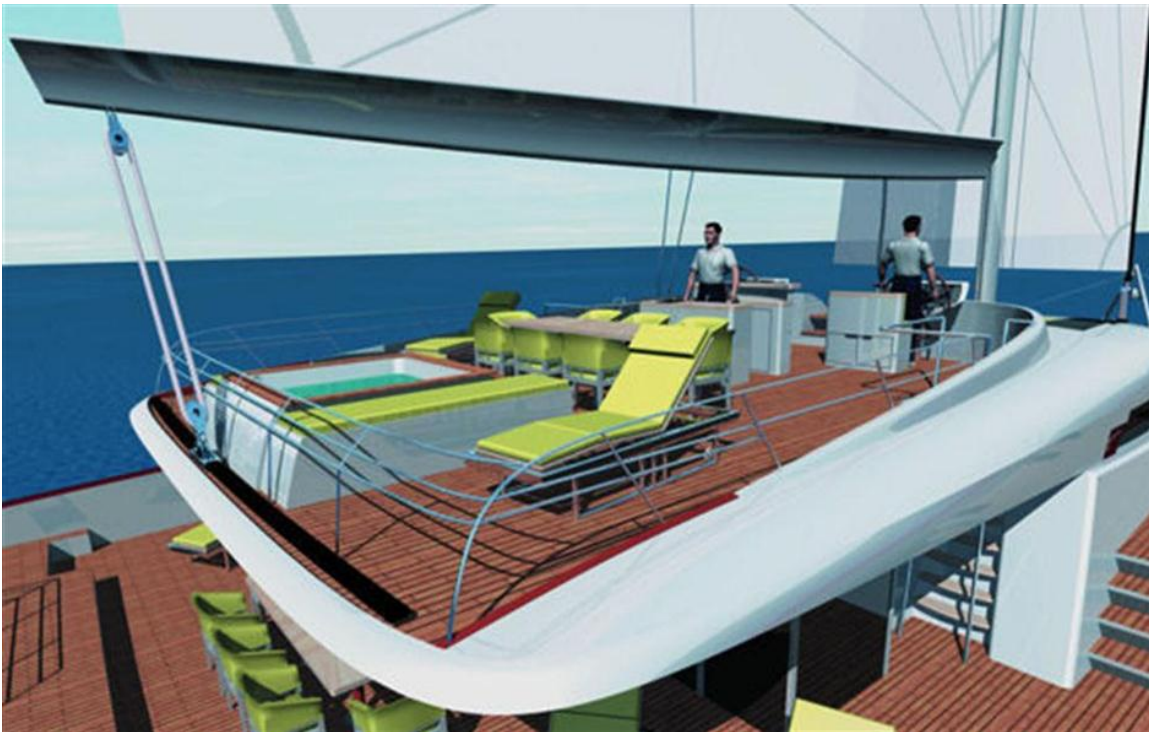

Flybridge Rendering

Proud Member of YATCO

WORLD YACHT GROUP
8306 Wilshire Boulevard
Suite 332
Beverly Hills, California 90211
United States

+1.310.345.2939

115' 2008 Yapluca