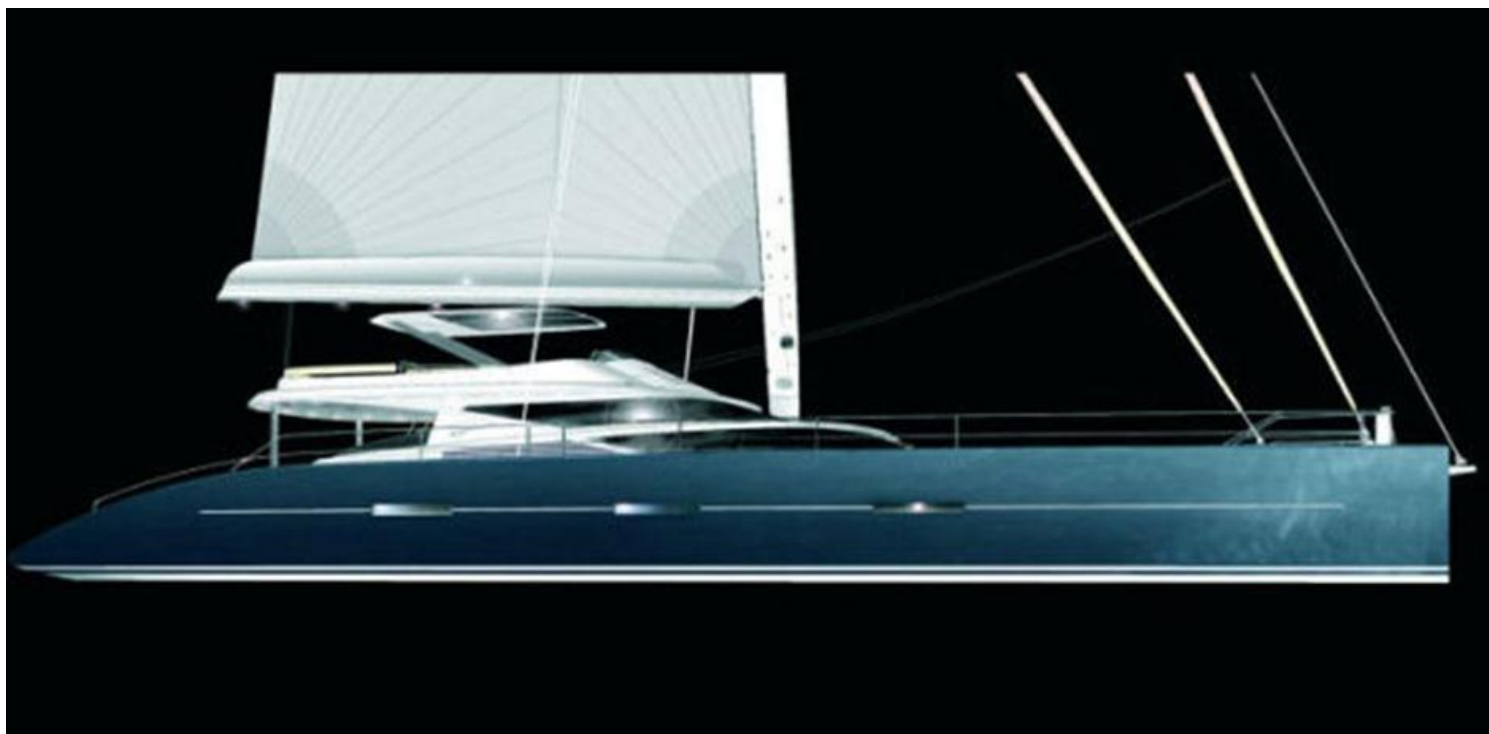

Side View

Proud Member of YATCO

WORLD YACHT GROUP
8306 Wilshire Boulevard
Suite 332
Beverly Hills, California 90211
United States

+1.310.345.2939

115' 2008 Yapluka