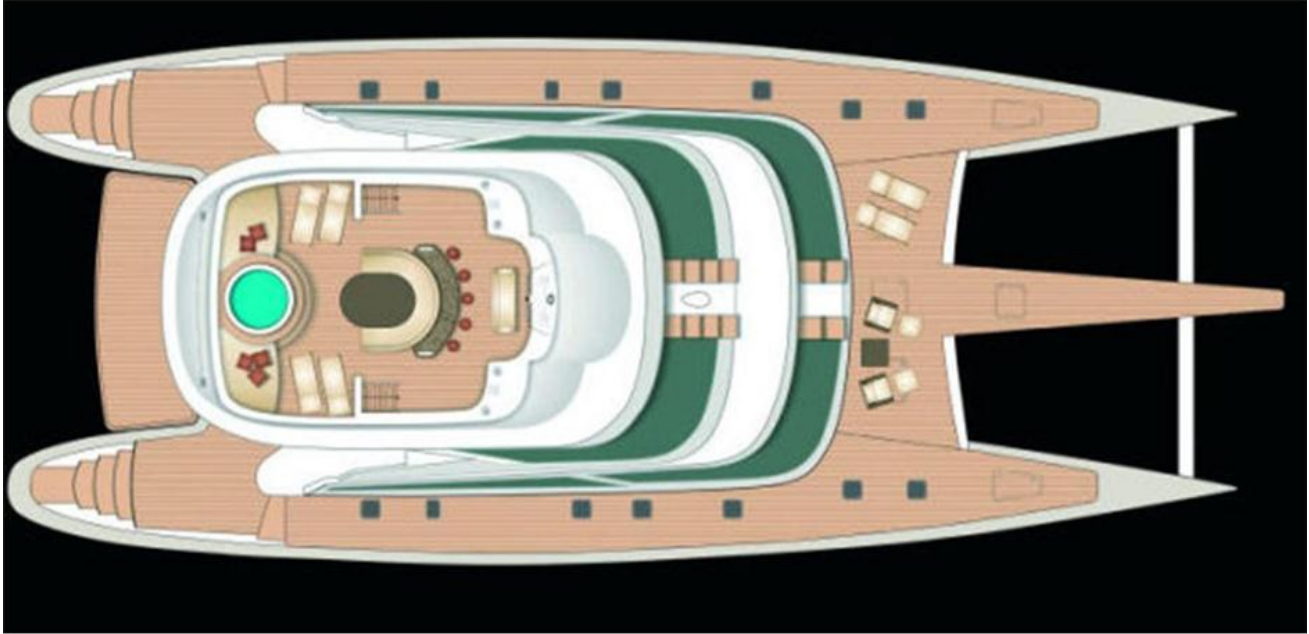

world yacht group

Experts in luxury yachts

115' 2008 Yapluca

115' (35.10m) YAPLUKA

LOA:	115' 2" (35.10m)	Year:	Mfg-2008 Model-2008
Beam:	48' 5" (14.75m)	Builder:	YAPLUKA
Min Draft:		Type:	Catamaran
Max Draft:	Max 7' 11" (2.40m)	Price:	approx. ($15,538,129 USD) 12 800 000 € EUR
Speed:		Location:	France

Proud Member of YATCO

WORLD YACHT GROUP
8306 Wilshire Boulevard
Suite 332
Beverly Hills, California 90211
United States

+1.310.345.2939

115' 2008 Yapluca