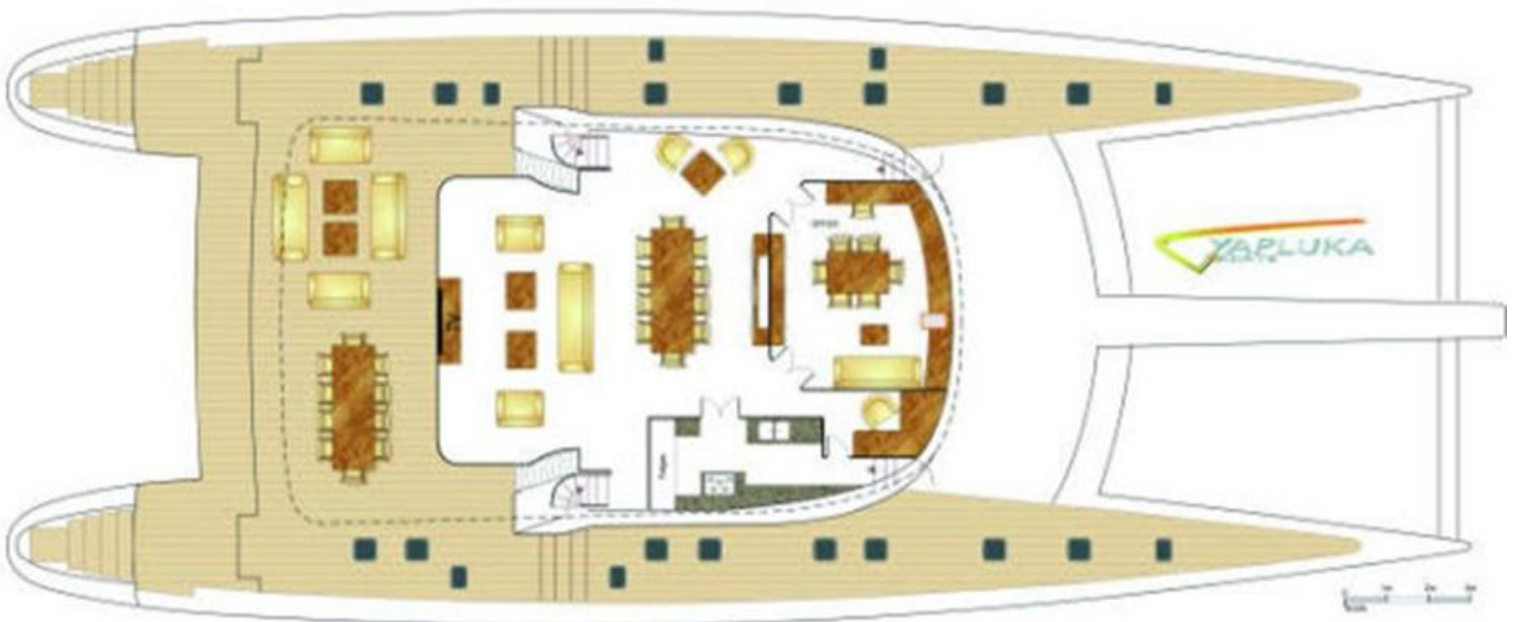

Page 3 of 8

Hull Layout

Hull Layout Variation

Main Deck

Main Deck

Proud Member of  YATCO

WORLD YACHT GROUP
8306 Wilshire Boulevard
Suite 332
Beverly Hills, California 90211
United States

+1.310.345.2939