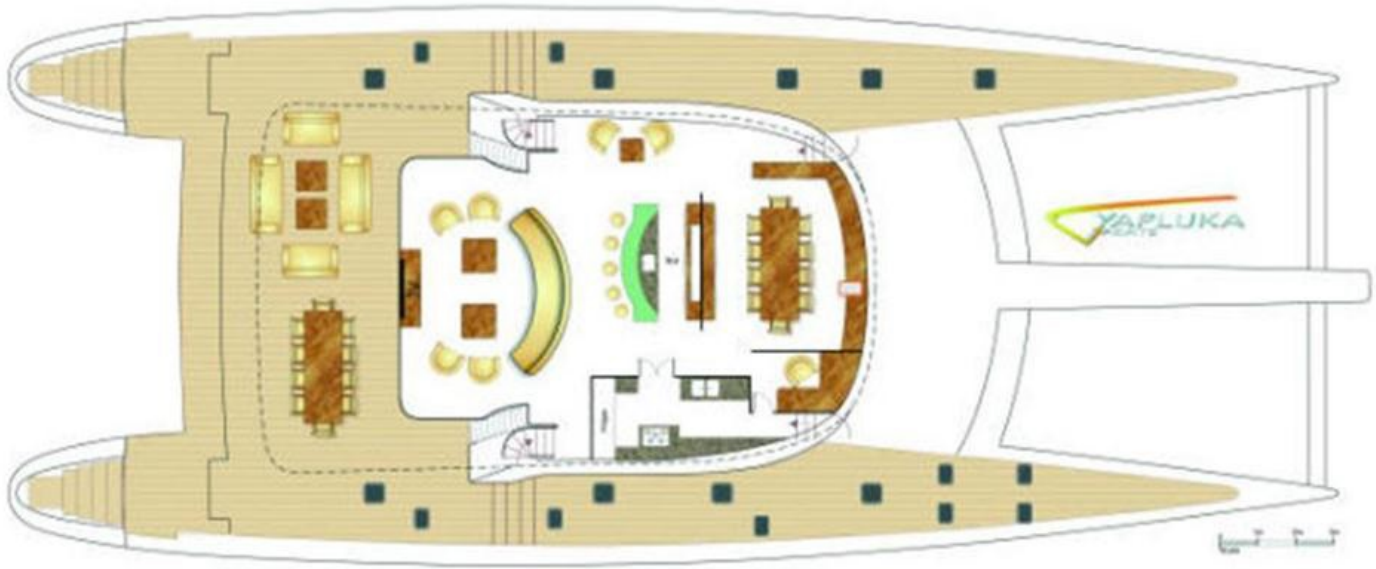

Page 3 of 8

Hull Layout

Hull Layout Variation

Main Deck

Main Deck

Proud Member of  YATCO

WORLD YACHT GROUP
8306 Wilshire Boulevard
Suite 332
Beverly Hills, California 90211
United States

+1.310.345.2939

115' 2008 Yapluka

Page 5 of 8

Rear View Rendering

Side View

Proud Member of  YATCO

WORLD YACHT GROUP
8306 Wilshire Boulevard
Suite 332
Beverly Hills, California 90211
United States

+1.310.345.2939

115' 2008 Yapluka