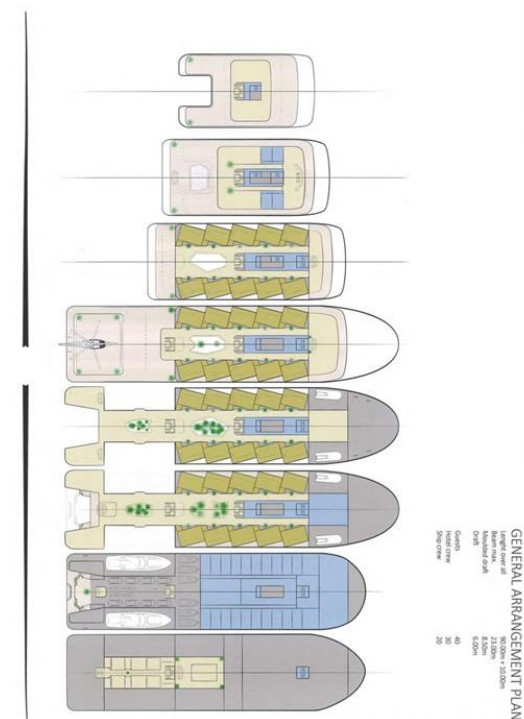

General Arrangement

Proud Member of YATCO

Bradford Marine Yacht Sales
3051 State Road 84
Fort Lauderdale, Florida 33312
United States

954-377-3900
www.bradford-marine.com

Boutique Cruise