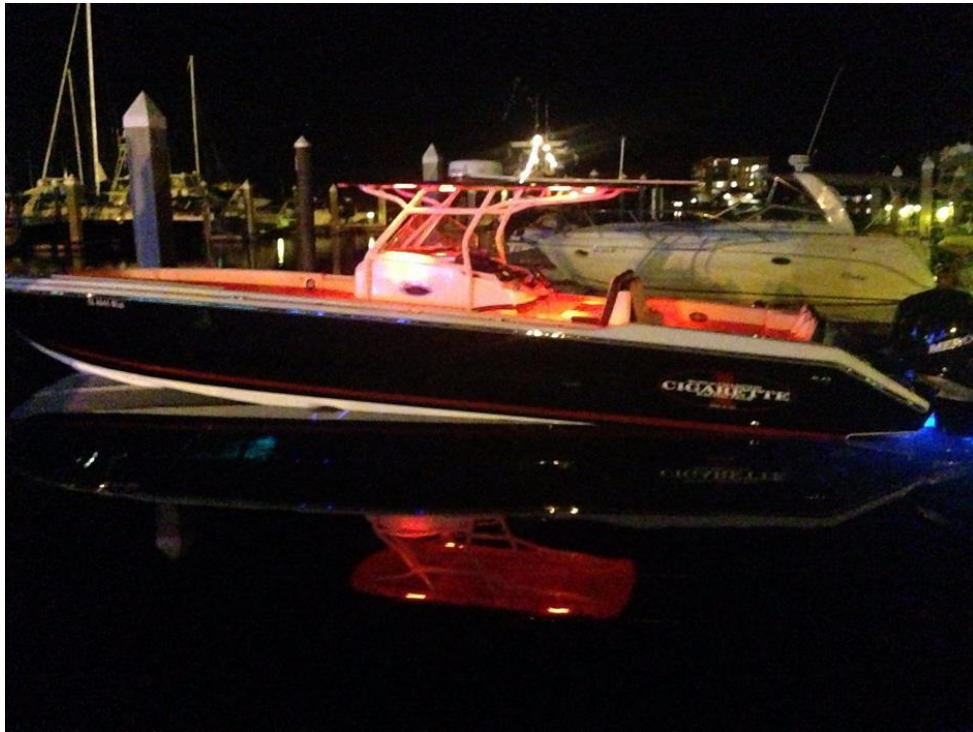

Proud Member of YATCO

RJC Yacht Sales
399 S.E. 18th Court
Ft. Lauderdale, Florida 33316
United States

954-525-7484
www.rjcyachts.com

No Name

Page 4 of 5